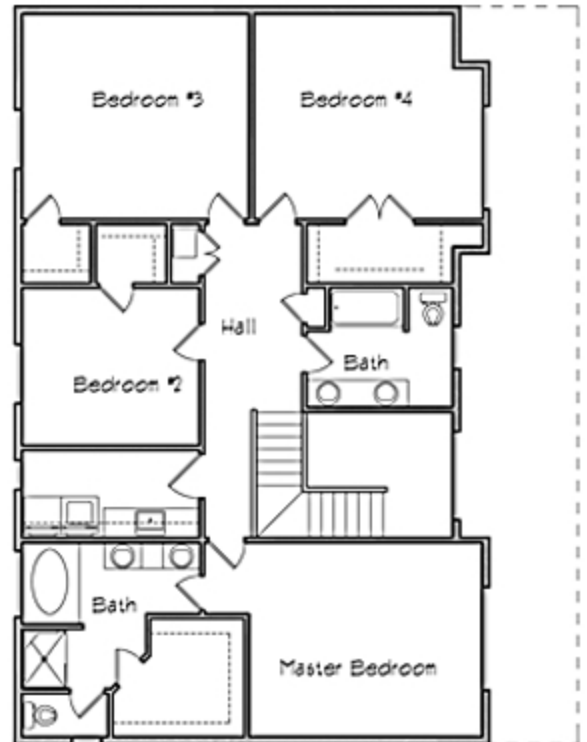

VIEW

LOT# 4 ~ 15453 Elwha Terrace NE
 2609 Finished SF
 4 Bedrooms, 2.75 Baths

MAIN LEVEL

UPPER LEVEL

FERGUSON & COLE, INC.
 Kitsap's Best New Home Value

360.434.2104