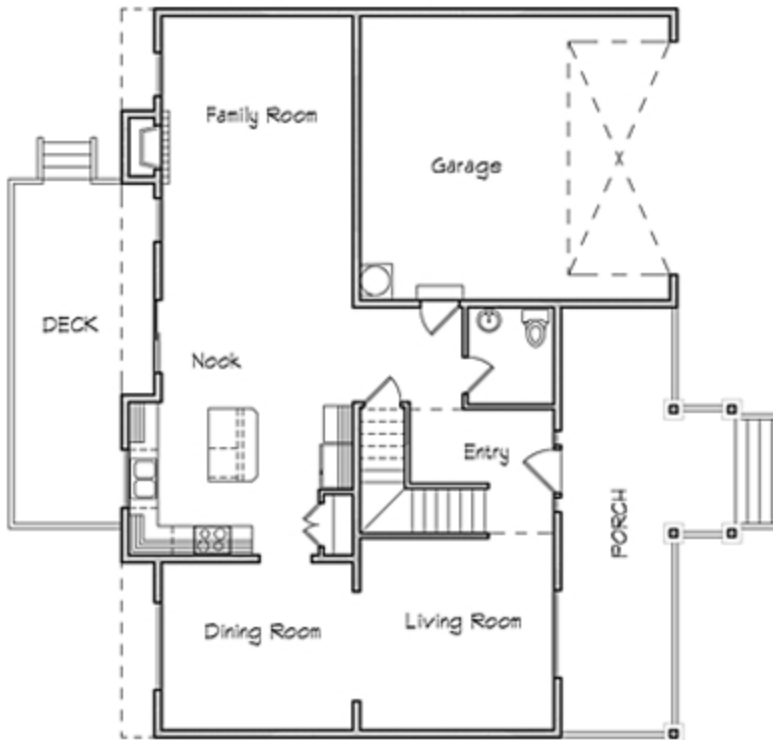

VIEW

LOT# 4 ~ 15453 Elwha Terrace NE
 2609 Finished SF
 4 Bedrooms, 2.75 Baths

MAIN LEVEL

UPPER LEVEL

FERGUSON & COLE, INC.
 Kitsap's Best New Home Value

360.434.2104