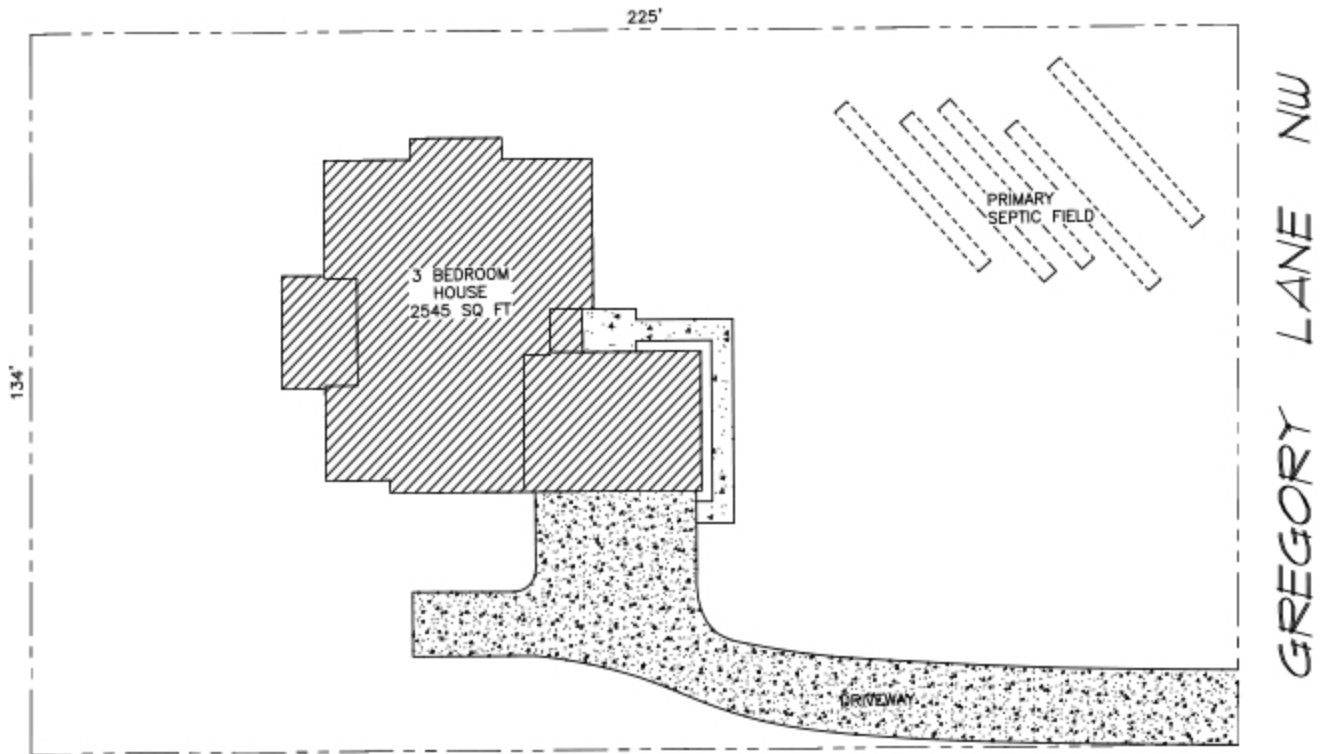

GREGORY LANE

65

12421 GREGORY LN NW
SILVERDALE, WA 98383

092501-1-089-2009

Contact: Ken West
360.990.2444